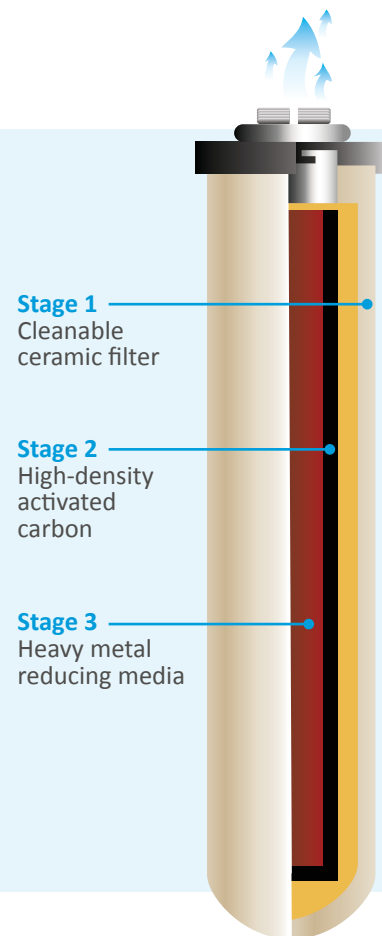

3-Stage Ceramic Filtration Removes:

Parasites: 99.99% of *Giardia* and *Cryptosporidium*
Bacteria: 99.99% of *E.coli*, *Vibrio cholerae*, *Shigella*, *Salmonella* Typhii, and *Klebsiella terrigena*.

Dirt/Rust/Sediment: 99% of particles greater than 1 micron.

Chemicals: 99.99% of Chlorine, Chloroform, Bromoform, and Bromodichloromethane.

Heavy Metals: 99.99% of Insoluble Iron, 98% of Lead, 95% of Mercury, Cadmium, Copper, Aluminum, and Chromium.

Turbidity: 98% of cloudiness.